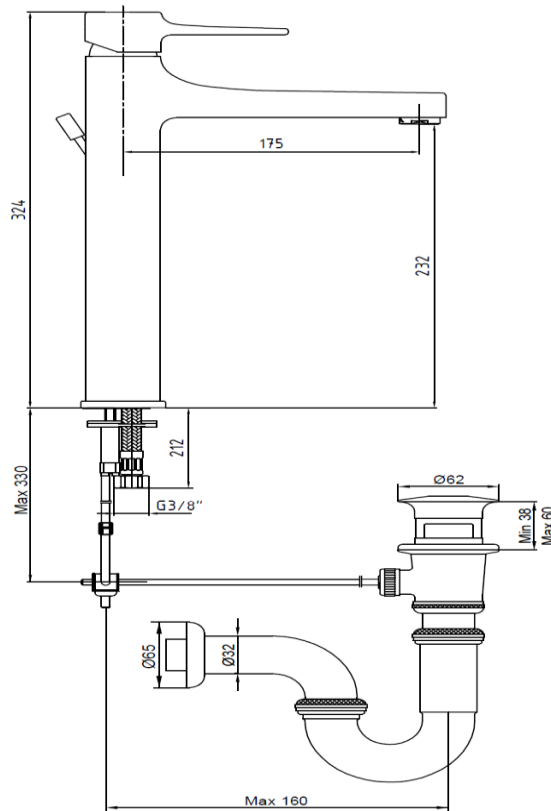

SPECIFICATION SHEET - bathroom faucets

BRAND:		Product Photo:
ORIGIN:	Turkey	
SERIES:	Caro	
PRODUCT DESCRIPTION:	Single lever Tall basin mixer, with: - with pop-up waste 1 1/4" - Adjustable flow angle aerator -- flow rate: 5 l/min at 3 bars (45 psi) - flow pressure 1~5 bars (15~70 psi)	
MODEL No.	102108909 STEX	
FINISH/COLOUR:	Chrome	
DIMENSIONS:	Outlet length is 175mm; Outlet height is 232mm	
OPTIONAL MATCHING PARTS:	Angle valve 3/8 mm P-trap	

Technical Informations:

REMINDER:	Pipe flushing must be done before faucets are installed. Failure to do so voids the warranty. Do not use cleaners containing abrasive cleansers, ammonia, bleach, acids, waxes, alcohol, solvents or other products not recommended for chrome. All information is for reference only, installation shall always be based on the actual product delivered.